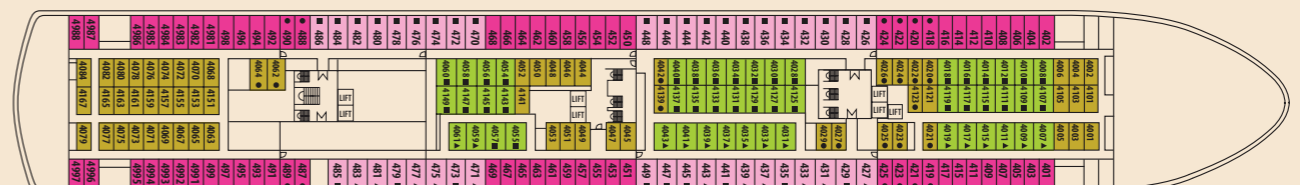

Deck plans and stateroom layouts are given purely as a guide. Size and layout may vary within the same category.

SHIP SPECIFICATIONS

Tonnage	40.876
Length	207,1 m
Breadth	27,6 m
Draught	6,20 m
Cruising Speed	19 knots
Passenger Decks	10
Elevators	6
Stabilizers	YES
Electric Current	110 - 220V AC
Classification Society	DNV

DECK 11 - SKY

DECK 10 - SUN

DECK 9 - NORWAY

DECK 8 - VIKING

DECK 7 - PROMENADE

DECK 6 - MAJESTY

DECK 5 - ATLANTIC

DECK 4 - BISCAIENE

DECK 3 - CARIBBEAN

Some stateroom categories XG & XD might have partially obstructed view