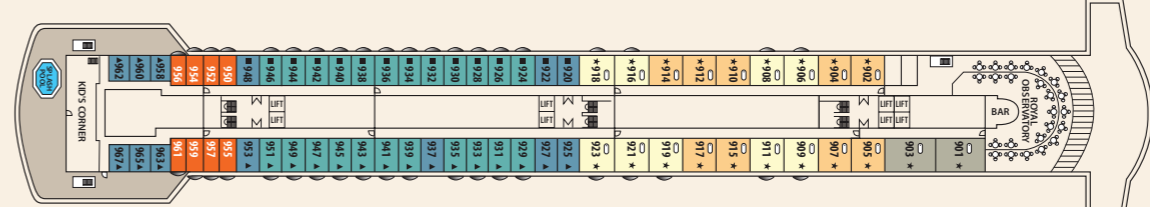

Category	Description	Deck	Number of staterooms	
Inside Staterooms				
IA	Standard	Deck 3	2 lower beds or matrimonial, bathroom with shower	42
IB	Standard	Deck 4	2 lower beds or matrimonial, bathroom with shower	62
IC	Superior	Deck 3/6	2 lower beds, 3rd/4th berth, bathroom with shower	51
ID	Premium	Deck 4	2 lower beds, 3rd/4th berth, bathroom with shower	51
IE	Deluxe	Deck 6/7	2 lower beds or matrimonial, 3rd berth, bathroom with shower	44
Outside Staterooms				
XA	Standard	Deck 3	2 lower beds or matrimonial, bathroom with shower	46
XB	Standard	Deck 4	2 lower beds or matrimonial, bathroom with shower	72
XC	Superior	Deck 6	2 lower beds bathroom with shower	12
XDO	Superior	Deck 7/8/9	2 lower beds or matrimonial, bathroom with shower (obstructed view)	63
XD	Superior	Deck 7/8	2 lower beds or matrimonial, bathroom with shower	29
XE	Premium	Deck 3	2 lower beds, 3rd/4th berth, bathroom with shower	35
XF	Premium	Deck 4	2 lower beds, 3rd/4th berth, bathroom with shower	41
XGO	Deluxe	Deck 7/8/9	2 lower beds, 3rd/4th berth, bathroom with shower (obstructed view)	34
XG	Deluxe	Deck 6/7/8/9	2 lower beds, 3rd/4th berth, bathroom with shower	128
Suites				
SJO	Junior Suite	Deck 9	2 lower beds, sofa bed, bathroom with bathtub (obstructed view)	9
SJ	Junior Suite	Deck 6/9	2 lower beds or matrimonial, sofa bed, bathroom with bathtub	11
S	Suite	Deck 9	2 lower beds, sofa bed, bathroom with bathtub	2

Deck plans and stateroom layouts are given purely as a guide. Size and layout may vary within the same category.

SHIP SPECIFICATIONS

Tonnage	40.876
Length	207,1 m
Breadth	27,6 m
Draught	6,20 m
Cruising Speed	19 knots
Passenger Decks	10
Elevators	6
Stabilizers	YES
Electric Current	110 - 220V AC
Classification Society	DNV

DECK 11 - SKY

DECK 10 - SUN

DECK 9 - NORWAY

DECK 8 - VIKING

DECK 7 - PROMENADE

DECK 6 - MAJESTY

DECK 5 - ATLANTIC

DECK 4 - BISCAIENE

DECK 3 - CARIBBEAN

Some stateroom categories XG & XD might have partially obstructed view