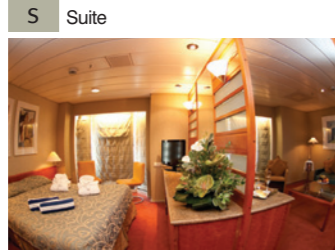

LOUIS Majesty

Deck	Places to eat
10	Café Royal - Outdoor Café - Piazza San Marco
5	Le Bistro Restaurant - Four Seasons Restaurant - Seven Seas Restaurant

Deck	Bars, Lounges & Entertainment
10	Topsiders Bar
9	Royal Observatory
7	Frame 52 Disco
6	Monte Carlo Casino - Polo Club - The Palace Theatre
5	Royal Fireworks - Rendez Vous Lounge & Bar - House of Lords - The Coffee Bar/Esspresso Point

Deck	Services/Fitness
10	Swimming Pools & Whirlpool Baths
9	Children's Corner - Children's Splash Pool
7	Sana Wellness Center - Beauty Salon - Fitness Center - Jogging/Walking Track
6	Photo Gallery
5	Duty Free & Travel Value Shop - Board Room - Video Arcade - Library & Card Room - Internet Corner - Shore Excursion Office - Reception - Onboard Credit Desk

Category	Description	Deck	Number of staterooms	
Inside Staterooms				
IA	Standard	Deck 3	2 lower beds or matrimonial, bathroom with shower	42
IB	Standard	Deck 4	2 lower beds or matrimonial, bathroom with shower	62
IC	Superior	Deck 3/6	2 lower beds, 3rd/4th berth, bathroom with shower	51
ID	Premium	Deck 4	2 lower beds, 3rd/4th berth, bathroom with shower	51
IE	Deluxe	Deck 6/7	2 lower beds or matrimonial, 3rd berth, bathroom with shower	44
Outside Staterooms				
XA	Standard	Deck 3	2 lower beds or matrimonial, bathroom with shower	46
XB	Standard	Deck 4	2 lower beds or matrimonial, bathroom with shower	72
XC	Superior	Deck 6	2 lower beds bathroom with shower	12
XDO	Superior	Deck 7/8/9	2 lower beds or matrimonial, bathroom with shower (obstructed view)	63
XD	Superior	Deck 7/8	2 lower beds or matrimonial, bathroom with shower	29
XE	Premium	Deck 3	2 lower beds, 3rd/4th berth, bathroom with shower	35
XF	Premium	Deck 4	2 lower beds, 3rd/4th berth, bathroom with shower	41
XGO	Deluxe	Deck 7/8/9	2 lower beds, 3rd/4th berth, bathroom with shower (obstructed view)	34
XG	Deluxe	Deck 6/7/8/9	2 lower beds, 3rd/4th berth, bathroom with shower	128
Suites				
SJO	Junior Suite	Deck 9	2 lower beds, sofa bed, bathroom with bathtub (obstructed view)	9
SJ	Junior Suite	Deck 6/9	2 lower beds or matrimonial, sofa bed, bathroom with bathtub	11
S	Suite	Deck 9	2 lower beds, sofa bed, bathroom with bathtub	2

Deck plans and stateroom layouts are given purely as a guide. Size and layout may vary within the same category.

SHIP SPECIFICATIONS

Tonnage	40.876
Length	207,1 m
Breadth	27,6 m
Draught	6,20 m
Cruising Speed	19 knots
Passenger Decks	10
Elevators	6
Stabilizers	YES
Electric Current	110 - 220V AC
Classification Society	DNV

STATEROOM ACCOMOTATIONS

Total Outside Staterooms	482
Total Inside Staterooms	250
Total Staterooms	731

CREW

Crew Members	600
Nationality of Officers	European & International
Nationality of Crew	International

STATEROOM AMENITIES

All staterooms are equipped with shower, WC, wash basin, air condition, telephone and TV. All SJO, SJ & S categories have fridge. Hairdryer in all category S Suites.

Symbol Legend