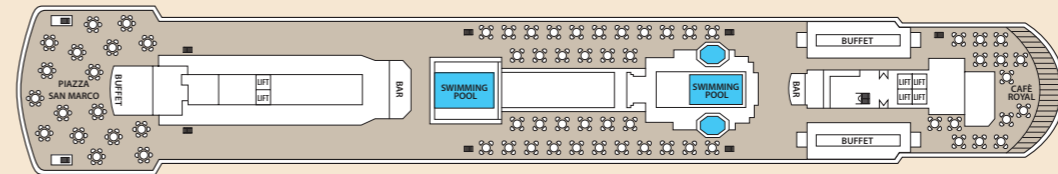

Deck plans and stateroom layouts are given purely as a guide. Size and layout may vary within the same category.

SHIP SPECIFICATIONS

Tonnage	40.876
Length	207,1 m
Breadth	27,6 m
Draught	6,20 m
Cruising Speed	19 knots
Passenger Decks	10
Elevators	6
Stabilizers	YES
Electric Current	110 - 220V AC
Classification Society	DNV

STATEROOM AMENITIES

All staterooms are equipped with shower, WC, wash basin, air condition, telephone and TV. All SJO, SJ & S categories have fridge. Hairdryer in all category S Suites.

Symbol Legend

- none
- 2 lower beds
- 2 lower beds + 2 upper beds
- ▲ 2 lower beds + 1 upper bed
- ★ 2 lower beds + sofa
- ☆ Suitable for wheelchairs
- ⊕ Staterooms with bathtub
- ⊖ Staterooms with obstructed view

DECK 11 - SKY

DECK 10 - SUN

DECK 9 - NORWAY

DECK 8 - VIKING

DECK 7 - PROMENADE

DECK 6 - MAJESTY

DECK 5 - ATLANTIC

DECK 4 - BISCAIENE

DECK 3 - CARIBBEAN

Some stateroom categories XG & XD might have partially obstructed view