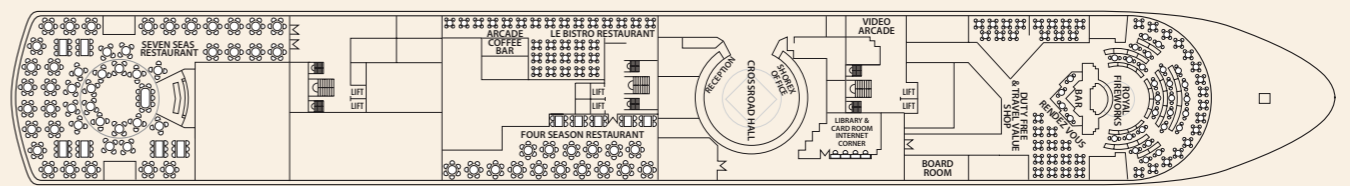

Deck plans and stateroom layouts are given purely as a guide. Size and layout may vary within the same category.

SHIP SPECIFICATIONS

Tonnage	40.876
Length	207,1 m
Breadth	27,6 m
Draught	6,20 m
Cruising Speed	19 knots
Passenger Decks	10
Elevators	6
Stabilizers	YES
Electric Current	110 - 220V AC
Classification Society	DNV

DECK 11 - SKY

DECK 10 - SUN

DECK 9 - NORWAY

DECK 8 - VIKING

DECK 7 - PROMENADE

DECK 6 - MAJESTY

DECK 5 - ATLANTIC

DECK 4 - BISCAIENE

DECK 3 - CARIBBEAN

Some stateroom categories XG & XD might have partially obstructed view