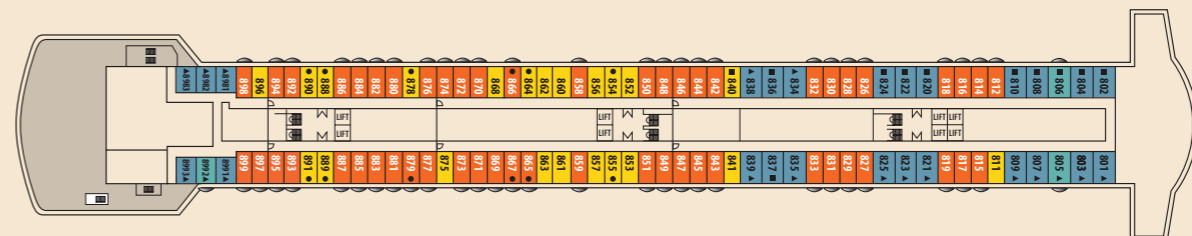

Deck plans and stateroom layouts are given purely as a guide. Size and layout may vary within the same category.

SHIP SPECIFICATIONS

Tonnage	40.876
Length	207,1 m
Breadth	27,6 m
Draught	6,20 m
Cruising Speed	19 knots
Passenger Decks	10
Elevators	6
Stabilizers	YES
Electric Current	110 - 220V AC
Classification Society	DNV

STATEROOM AMENITIES

All staterooms are equipped with shower, WC, wash basin, air condition, telephone and TV. All SJO, SJ & S categories have fridge. Hairdryer in all category S Suites.

Symbol Legend

- none
- 2 lower beds
- 2 lower beds + 2 upper beds
- ▲ 2 lower beds + 1 upper bed
- ★ 2 lower beds + sofa
- ☆ Suitable for wheelchairs
- ⊕ Staterooms with bathtub
- ⊖ Staterooms with obstructed view

DECK 11 - SKY

DECK 10 - SUN

DECK 9 - NORWAY

DECK 8 - VIKING

DECK 7 - PROMENADE

DECK 6 - MAJESTY

DECK 5 - ATLANTIC

DECK 4 - BISCAIENE

DECK 3 - CARIBBEAN

Some stateroom categories XG & XD might have partially obstructed view