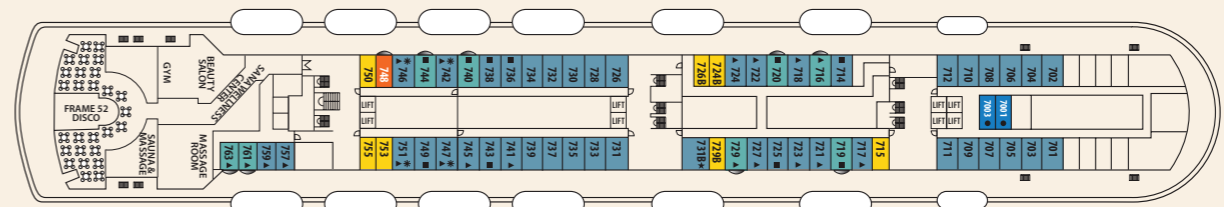

Category	Description	Deck	Number of staterooms	
Inside Staterooms				
IA	Standard	Deck 3	2 lower beds or matrimonial, bathroom with shower	42
IB	Standard	Deck 4	2 lower beds or matrimonial, bathroom with shower	62
IC	Superior	Deck 3/6	2 lower beds, 3rd/4th berth, bathroom with shower	51
ID	Premium	Deck 4	2 lower beds, 3rd/4th berth, bathroom with shower	51
IE	Deluxe	Deck 6/7	2 lower beds or matrimonial, 3rd berth, bathroom with shower	44
Outside Staterooms				
XA	Standard	Deck 3	2 lower beds or matrimonial, bathroom with shower	46
XB	Standard	Deck 4	2 lower beds or matrimonial, bathroom with shower	72
XC	Superior	Deck 6	2 lower beds bathroom with shower	12
XDO	Superior	Deck 7/8/9	2 lower beds or matrimonial, bathroom with shower (obstructed view)	63
XD	Superior	Deck 7/8	2 lower beds or matrimonial, bathroom with shower	29
XE	Premium	Deck 3	2 lower beds, 3rd/4th berth, bathroom with shower	35
XF	Premium	Deck 4	2 lower beds, 3rd/4th berth, bathroom with shower	41
XGO	Deluxe	Deck 7/8/9	2 lower beds, 3rd/4th berth, bathroom with shower (obstructed view)	34
XG	Deluxe	Deck 6/7/8/9	2 lower beds, 3rd/4th berth, bathroom with shower	128
Suites				
SJO	Junior Suite	Deck 9	2 lower beds, sofa bed, bathroom with bathtub (obstructed view)	9
SJ	Junior Suite	Deck 6/9	2 lower beds or matrimonial, sofa bed, bathroom with bathtub	11
S	Suite	Deck 9	2 lower beds, sofa bed, bathroom with bathtub	2

Deck plans and stateroom layouts are given purely as a guide. Size and layout may vary within the same category.

SHIP SPECIFICATIONS

Tonnage	40.876
Length	207,1 m
Breadth	27,6 m
Draught	6,20 m
Cruising Speed	19 knots
Passenger Decks	10
Elevators	6
Stabilizers	YES
Electric Current	110 - 220V AC
Classification Society	DNV

DECK 11 - SKY

DECK 10 - SUN

DECK 9 - NORWAY

DECK 8 - VIKING

DECK 7 - PROMENADE

DECK 6 - MAJESTY

DECK 5 - ATLANTIC

DECK 4 - BISCAIENE

DECK 3 - CARIBBEAN

Some stateroom categories XG & XD might have partially obstructed view