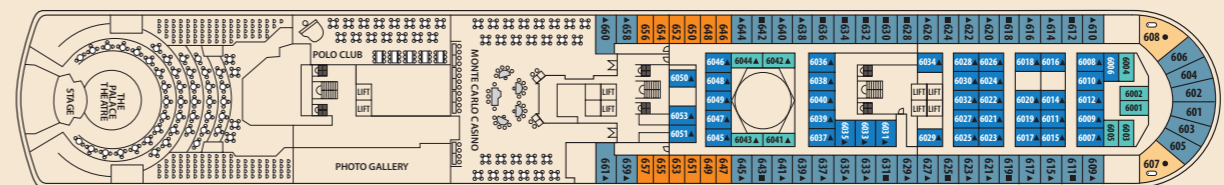

Deck plans and stateroom layouts are given purely as a guide. Size and layout may vary within the same category.

SHIP SPECIFICATIONS

Tonnage	40.876
Length	207,1 m
Breadth	27,6 m
Draught	6,20 m
Cruising Speed	19 knots
Passenger Decks	10
Elevators	6
Stabilizers	YES
Electric Current	110 - 220V AC
Classification Society	DNV

DECK 11 - SKY

DECK 10 - SUN

DECK 9 - NORWAY

DECK 8 - VIKING

DECK 7 - PROMENADE

DECK 6 - MAJESTY

DECK 5 - ATLANTIC

DECK 4 - BISCAIENE

DECK 3 - CARIBBEAN

Some stateroom categories XG & XD might have partially obstructed view