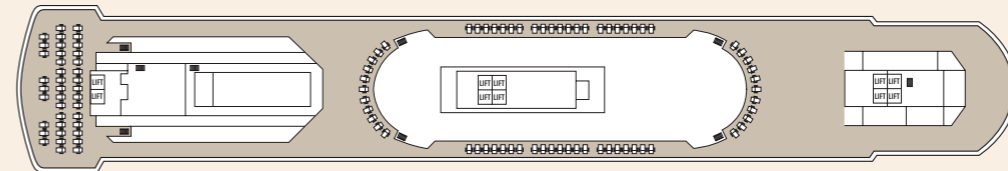

DECK 11 - SKY